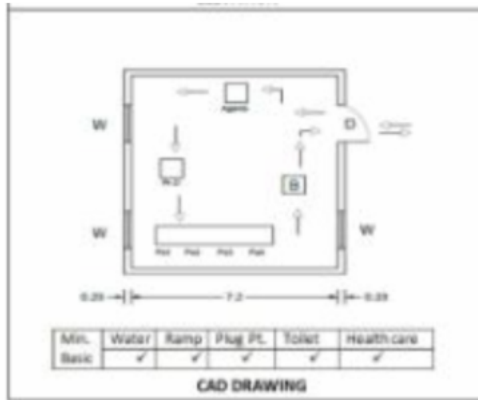

Nazri Naksha

Google Map View

Polling Station Building Front View

Polling Station Front View

Cad View

Key MAP View