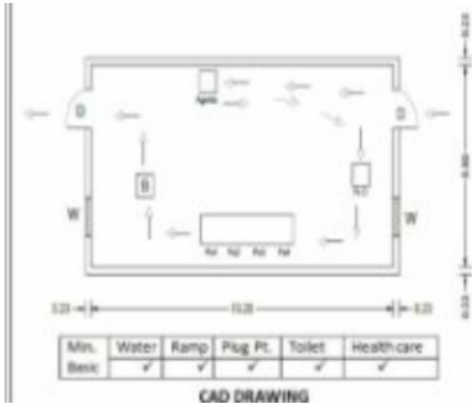

Nazri Naksha

Google Map View

Polling Station Building Front View

Polling Station Front View

Cad View

Key MAP View