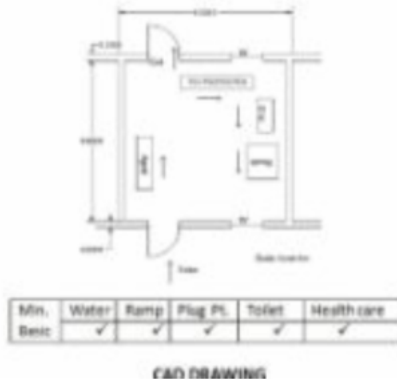

Nazri Naksha

Google Map View

Polling Station Building Front View

Polling Station Front View

Cad View

Key MAP View