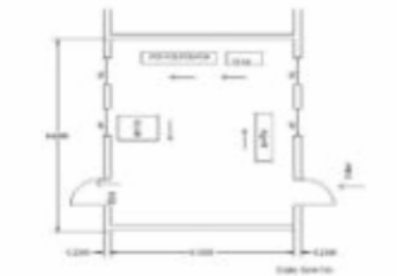

Google Map View

Polling Station Building Front View

Polling Station Front View

Cad View

Min. Bench	Water	Ramp	Plug Pt.	Toilet	Health-care
✓	✓	✓	✓	✓	✓

CAD DRAWING

Key MAP View

(a) Landmarks
(b) Road Names
(c) Traffic Flow