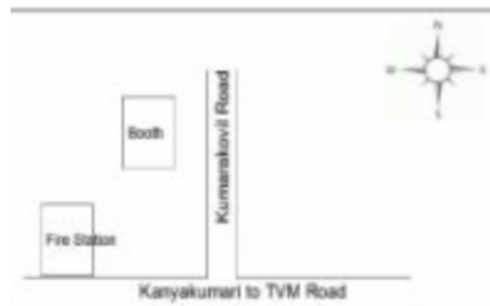

Google Map View

Polling Station Building Front View

Polling Station Front View

Cad View

Min. Bench	Water	Ramp	Plug Pt.	Toilet	Health-care
✓	✓	✓	✓	✓	✓

CAD DRAWING

Key MAP View

(a) Landmarks
(b) Road Names
(c) Traffic Flow