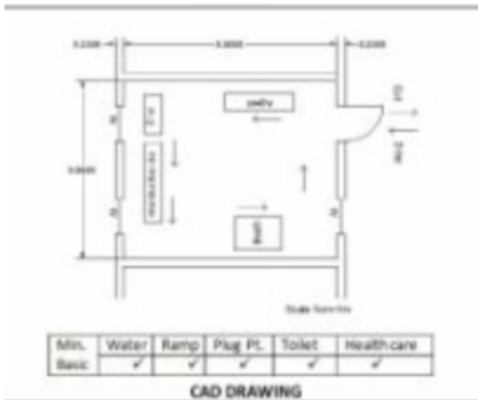

Nazri Naksha

Google Map View

Polling Station Building Front View

Polling Station Front View

Cad View

Key MAP View