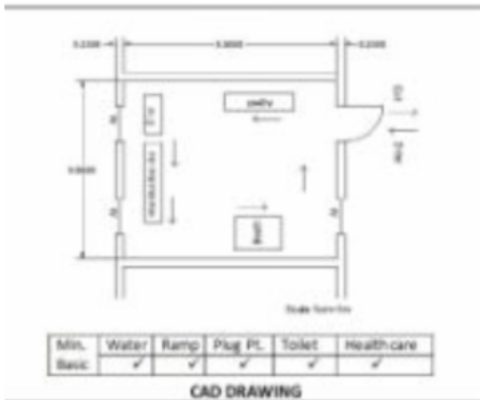

Nazri Naksha

Google Map View

Cad View