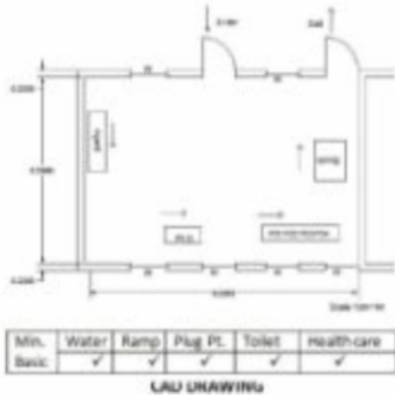

Nazri Naksha

Google Map View

Cad View