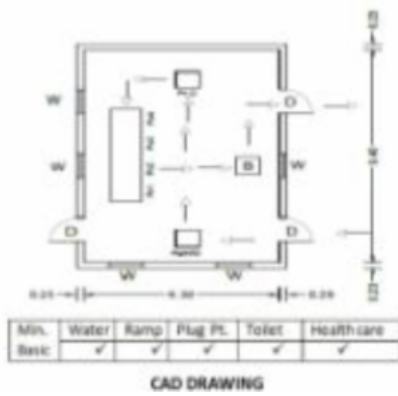

Nazri Naksha

Google Map View

Cad View