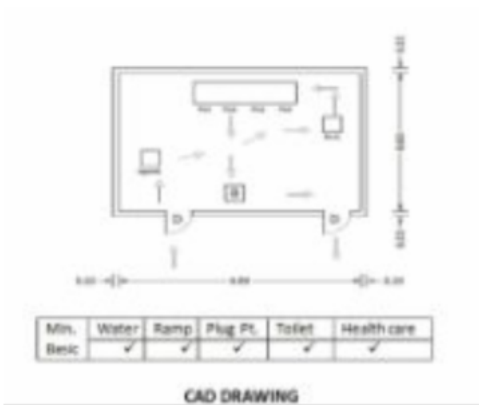

Nazri Naksha

Google Map View

Cad View