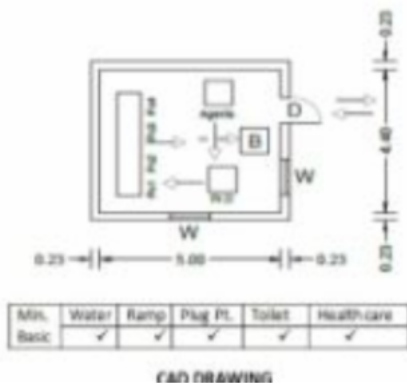

Nazri Naksha

Google Map View

Cad View