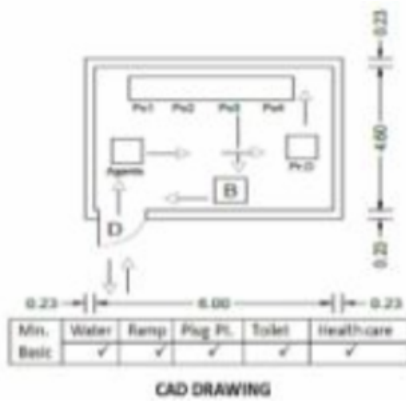

Nazri Naksha

Google Map View

Cad View