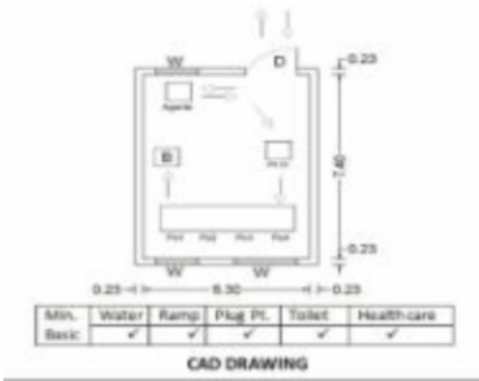

Nazri Naksha

Google Map View

Cad View