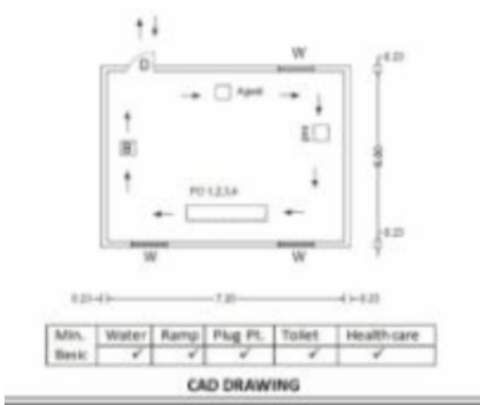

Nazri Naksha

Google Map View

Cad View