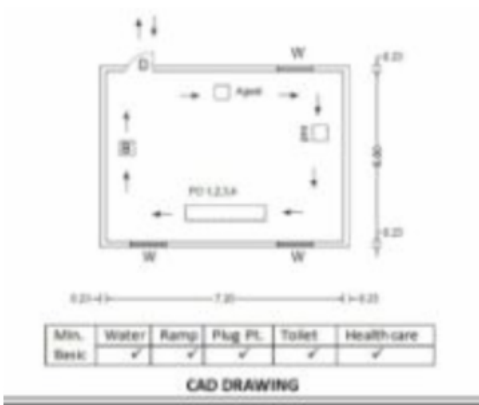

Nazri Naksha

Google Map View

Cad View