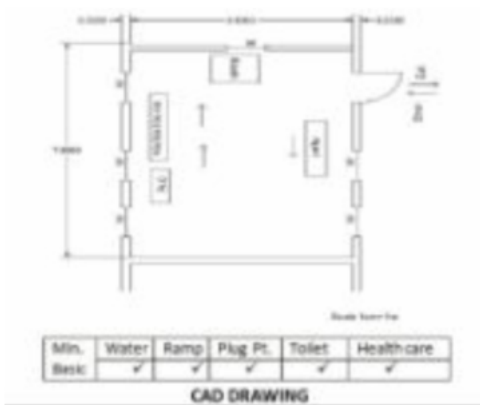

Nazri Naksha

Google Map View

Cad View