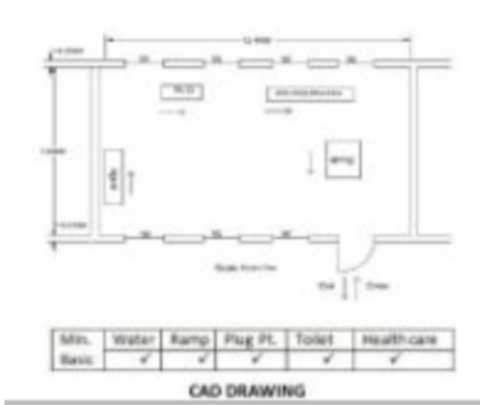

Nazri Naksha

Google Map View

Polling Station Building Front View

Polling Station Front View

Cad View

Key MAP View