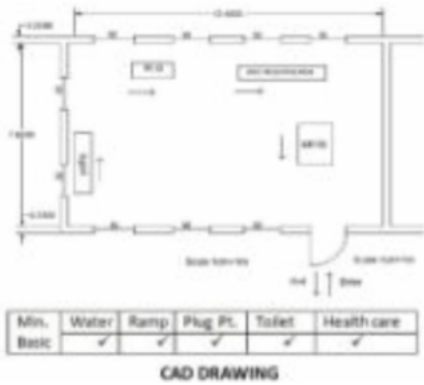

Nazri Naksha

Google Map View

Cad View