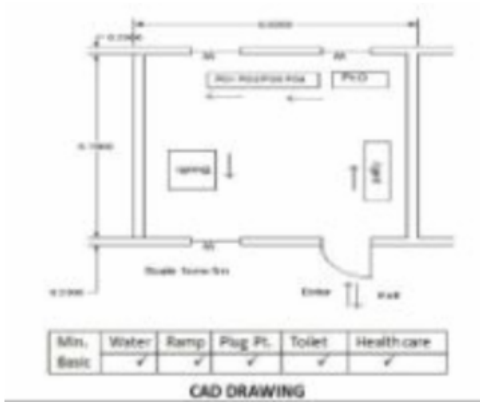

Nazri Naksha

Google Map View

Cad View