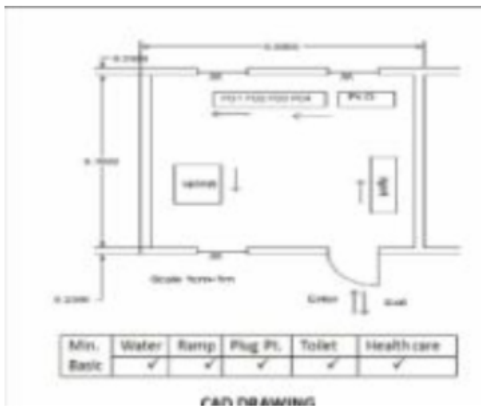

Nazri Naksha

Google Map View

Polling Station Building Front View

Polling Station Front View

Cad View

Key MAP View