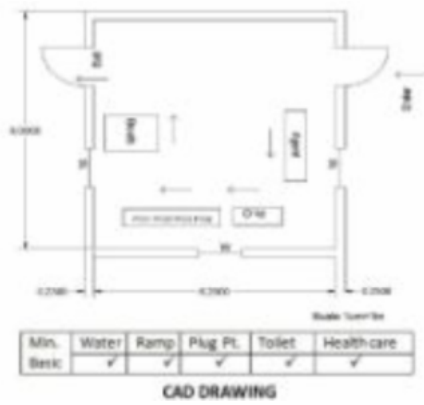

Nazri Naksha

Google Map View

Cad View