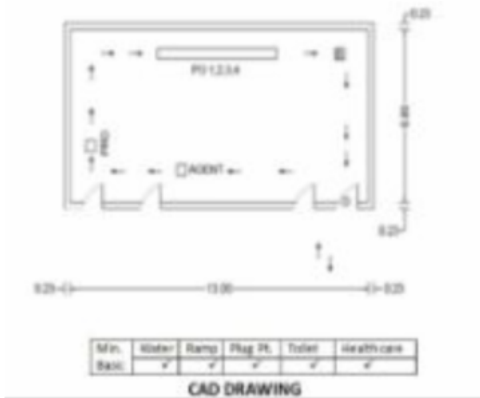

Nazri Naksha

Google Map View

Polling Station Building Front View

Polling Station Front View

Cad View

Key MAP View