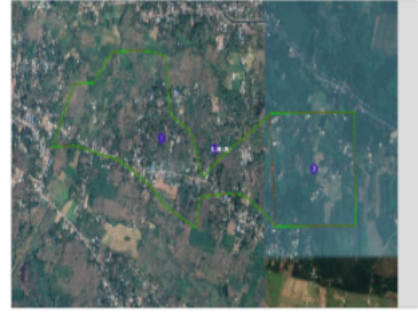

Nazri Naksha

Google Map View