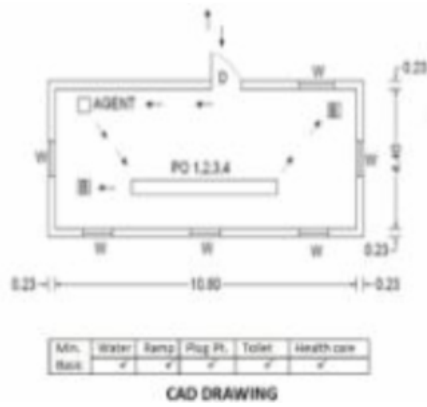

Nazri Naksha

Google Map View

Cad View