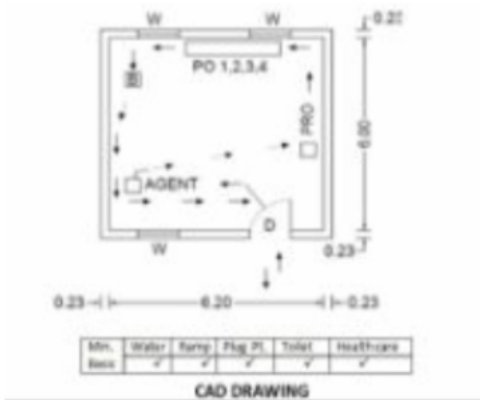

Nazri Naksha

Google Map View

Cad View