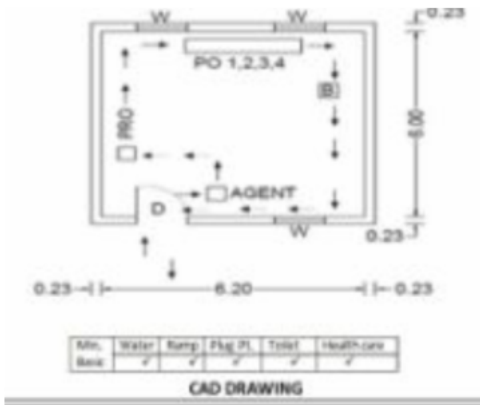

Nazri Naksha

Google Map View

Cad View