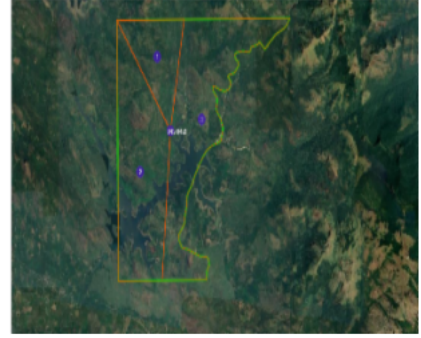

Nazri Naksha

Google Map View