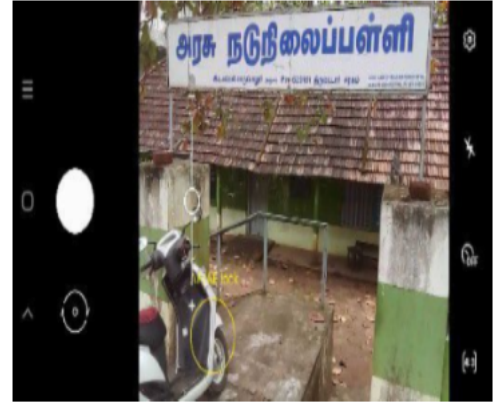

Polling Station Front View