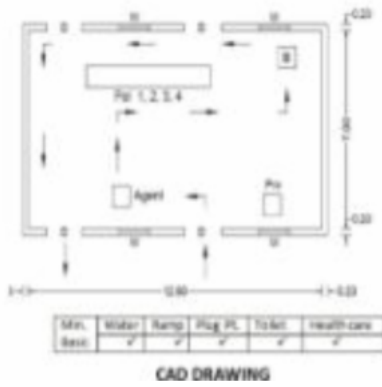

Nazri Naksha

Google Map View

Cad View