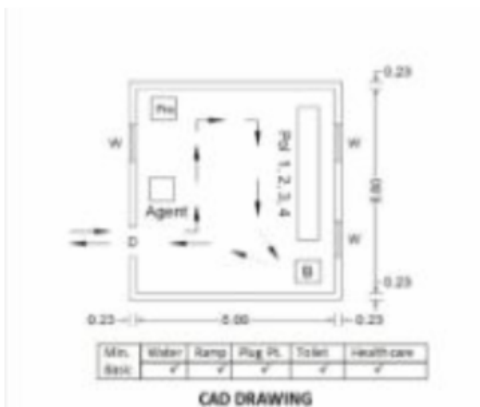

Nazri Naksha

Google Map View

Cad View