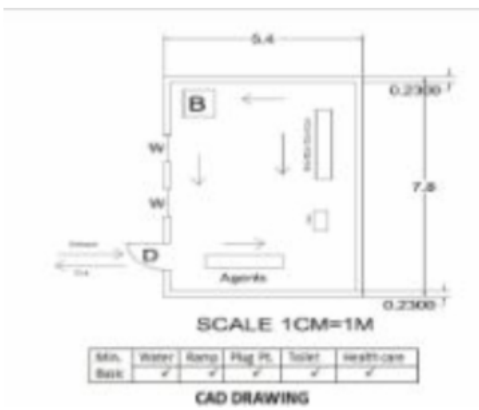

Nazri Naksha

Google Map View

Polling Station Building Front View

Polling Station Front View

Cad View

Key MAP View