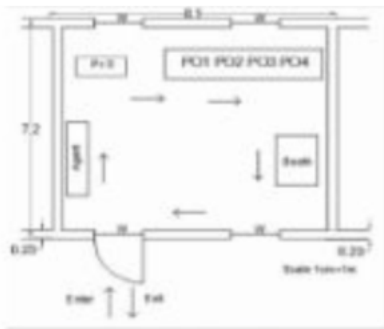

Cad View

Key MAP View

CAD DRAWING