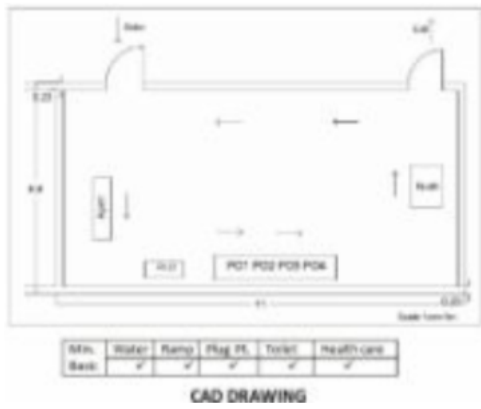

Nazri Naksha

Google Map View

Cad View