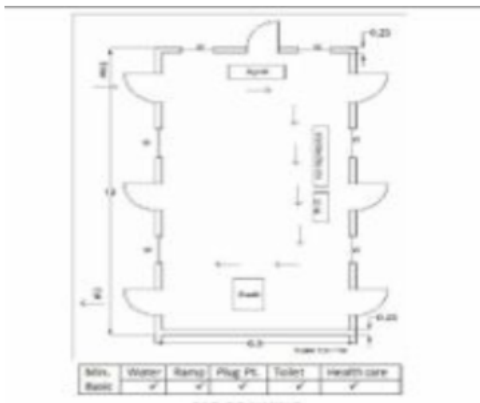

Nazri Naksha

Google Map View

Polling Station Building Front View

Polling Station Front View

Cad View

Key MAP View