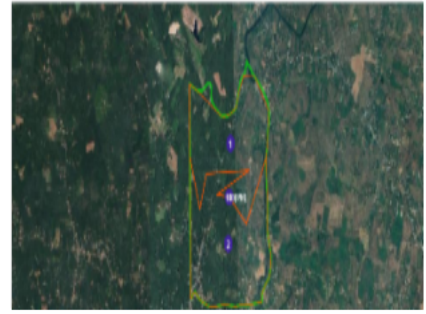

Polling Station Front View

Nazri Naksha

Google Map View