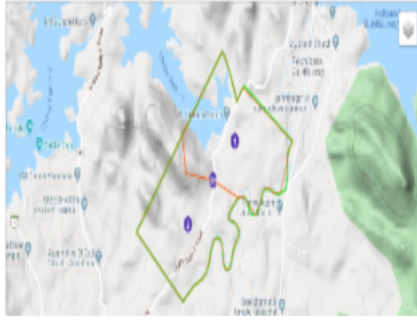

Nazri Naksha

Google Map View