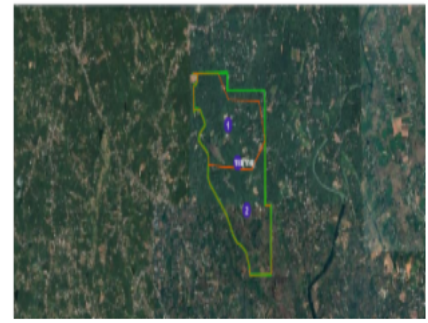

Nazri Naksha

Google Map View