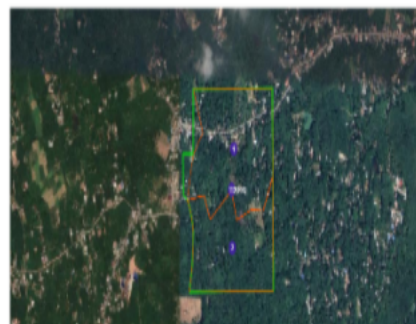

Nazri Naksha

Google Map View