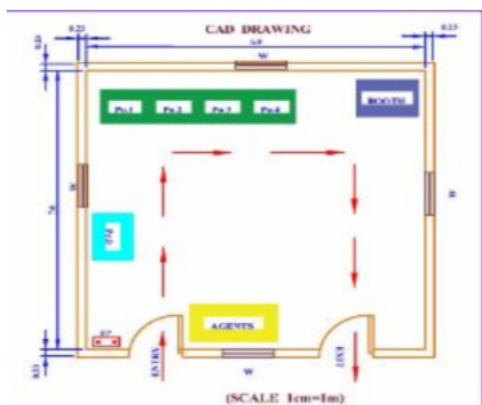

Nazri Naksha

Google Map View

Cad View