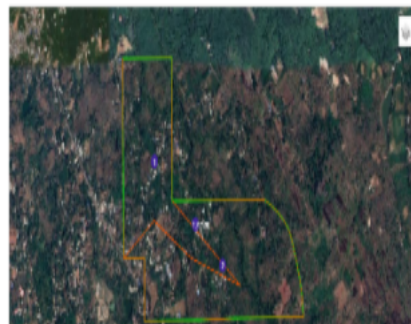

Nazri Naksha

Google Map View