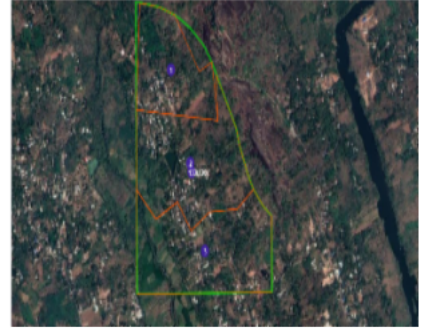

Nazri Naksha

Google Map View