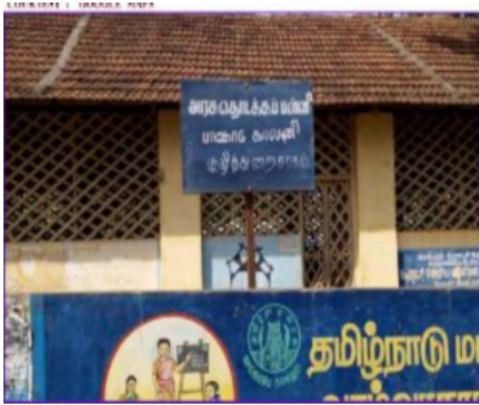

Polling Station Building Front View