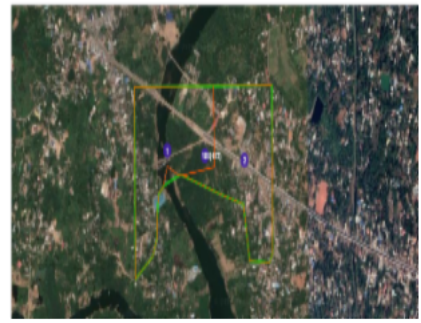

Nazri Naksha

Google Map View