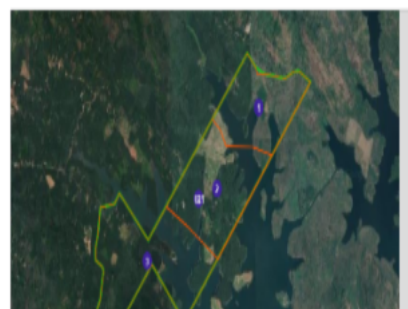

Nazri Naksha

Google Map View