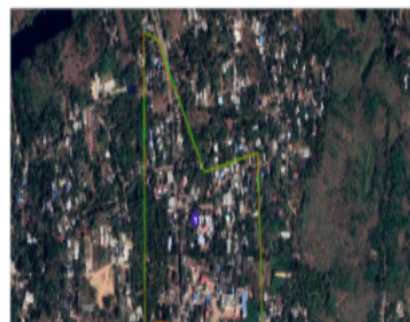

Nazri Naksha

Google Map View