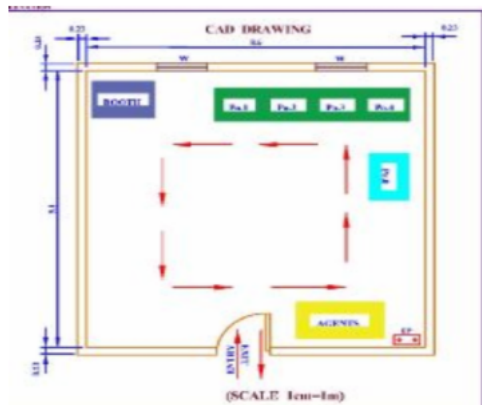

Nazri Naksha

Google Map View

Polling Station Building Front View

Polling Station Front View

Cad View

Key MAP View