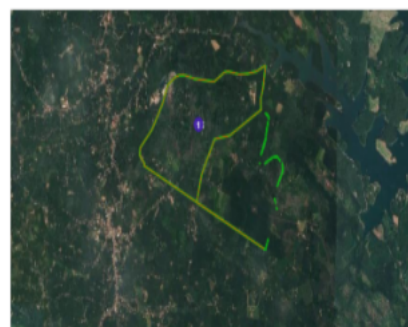

Nazri Naksha

Google Map View