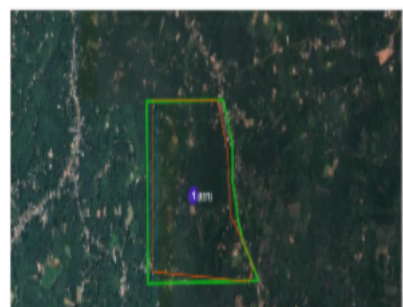

Nazri Naksha

Google Map View