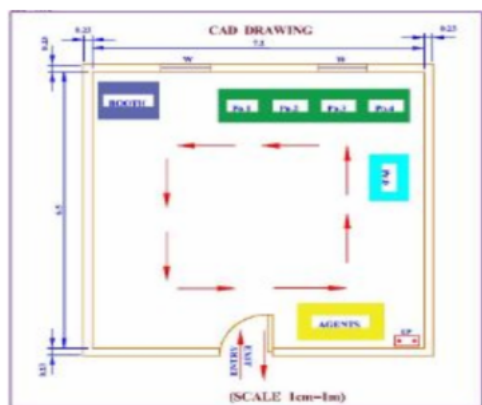

Nazri Naksha

Google Map View

Cad View