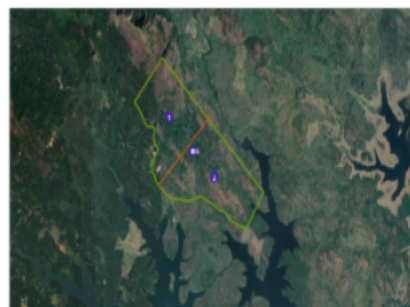

Nazri Naksha

Google Map View