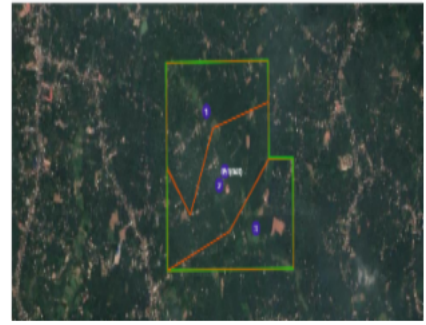

Nazri Naksha

Google Map View