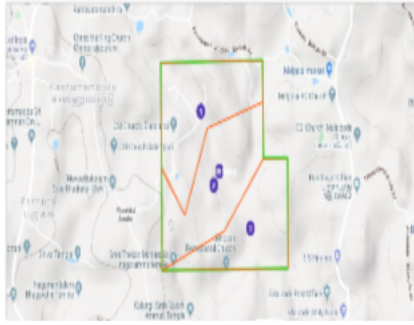

Nazri Naksha

Google Map View